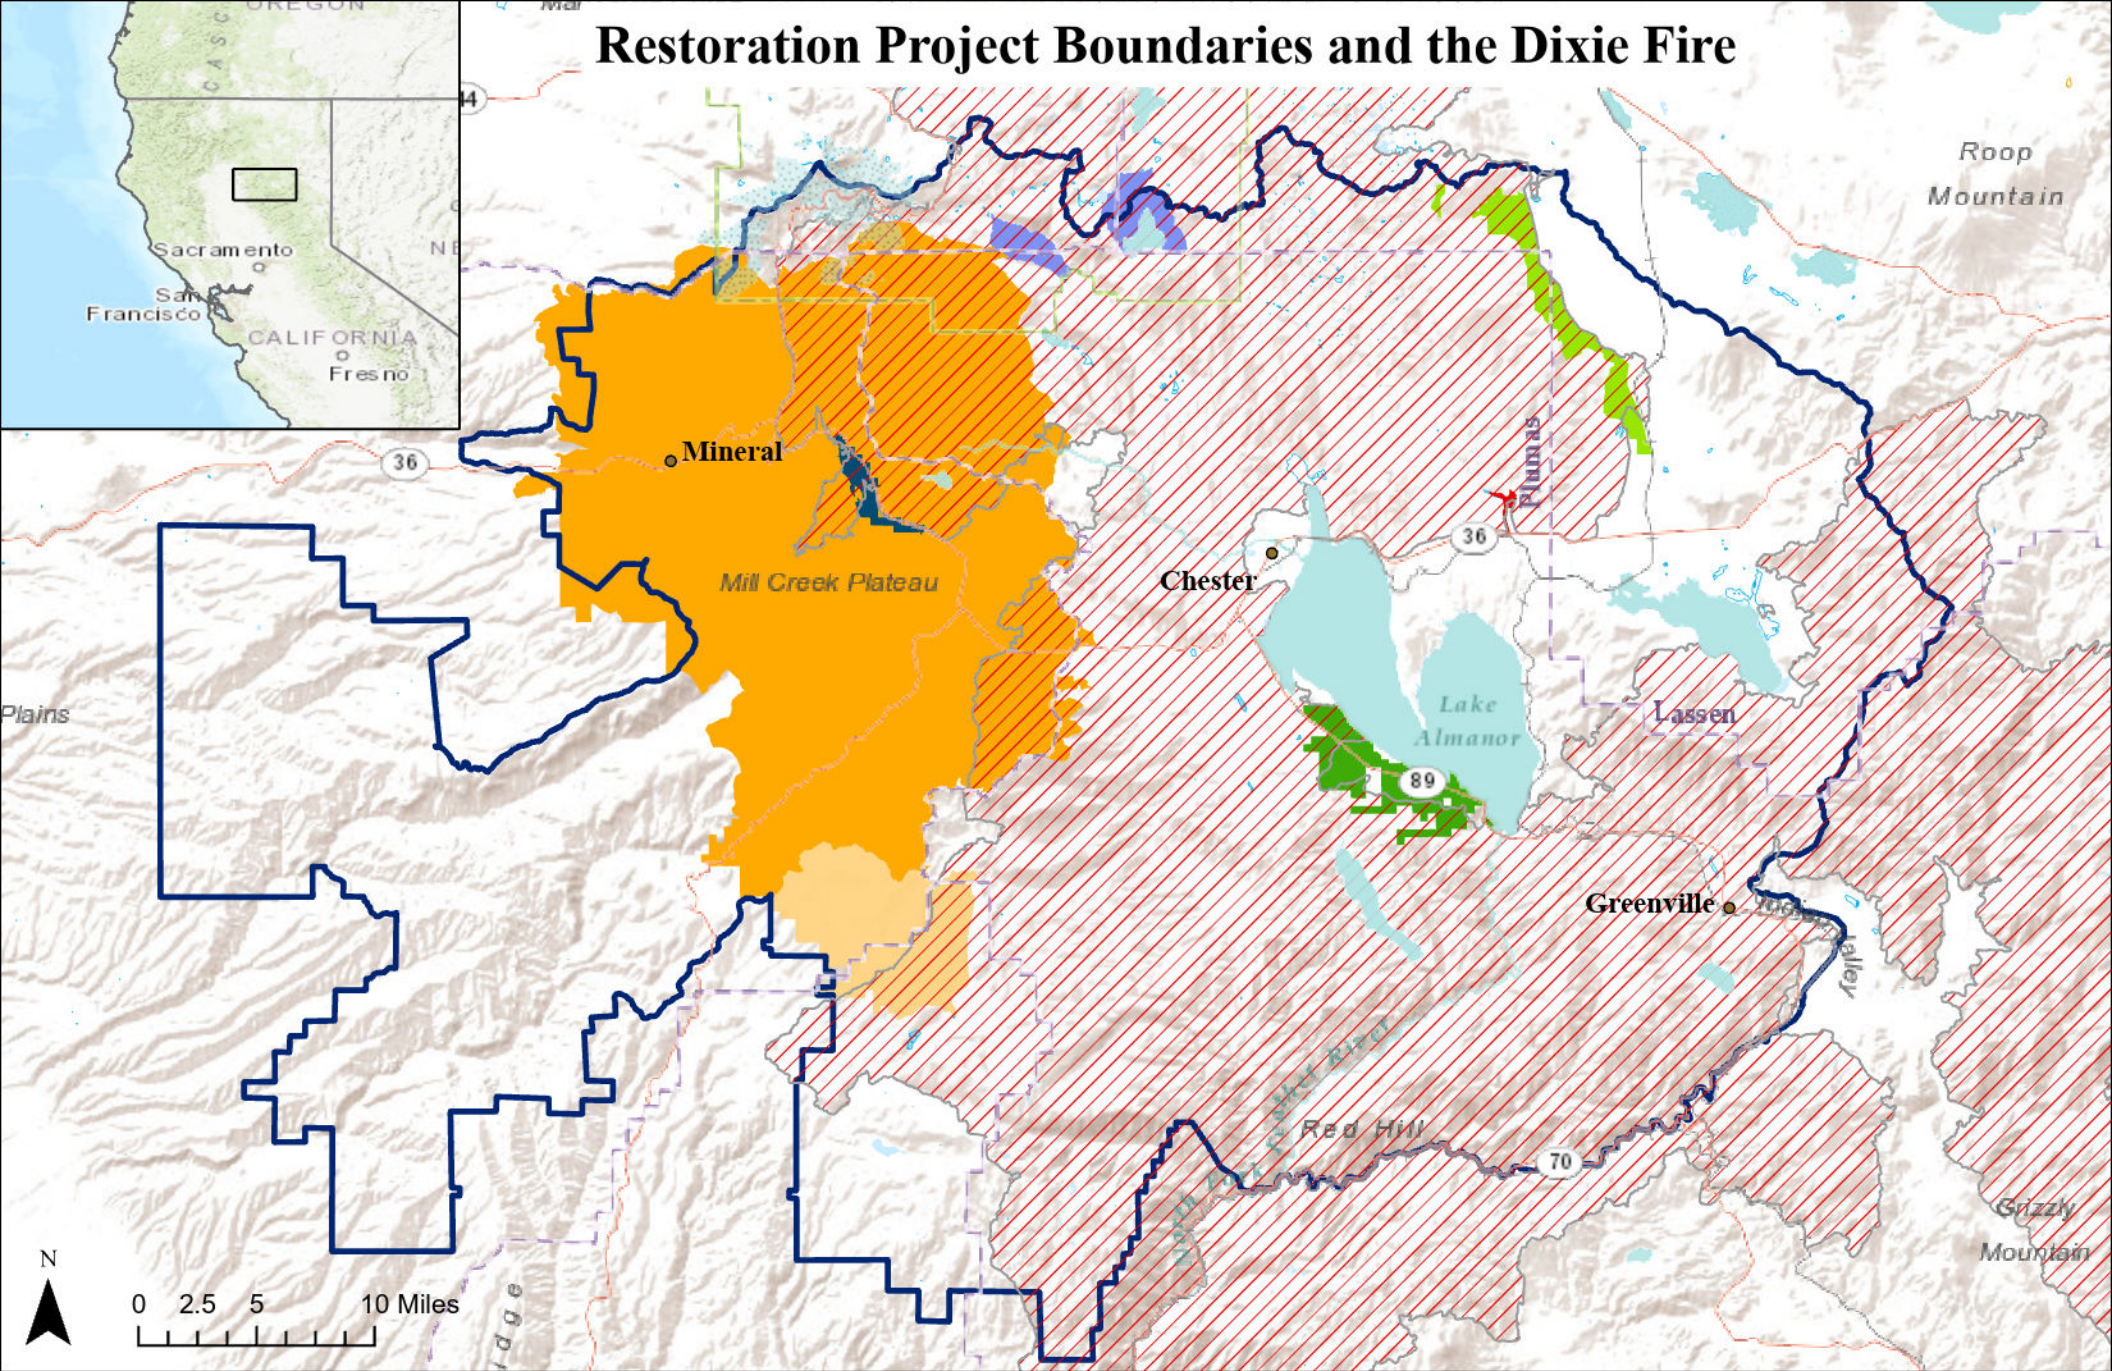

Restoration Project Boundaries and the Dixie Fire

- | | | | |
|--|---|-----------------------------------|--|
| South Lassen Watersheds Group Boundary | Projects in Planning Phase | West Shore Project | North Fork Feather River Headwaters Forest Restoration Project |
| Dixie Fire | West Lassen Headwaters Project | Robbers Creek Project | Rock Creek Restoration Project |
| | Upper Butte Creek Forest Health Project | Childs Meadow Restoration Project | |